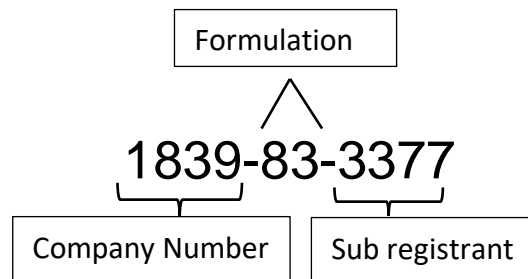

What are EPA product numbers? What are EPA establishment numbers?

An EPA product number provides the following information:

Related to an EPA Establishment Number (e.g. 1658-MO-1), the “1658” is the company number, the MO is the manufacturing site as Missouri and “1” is the assigned pesticide manufacturing/production site.